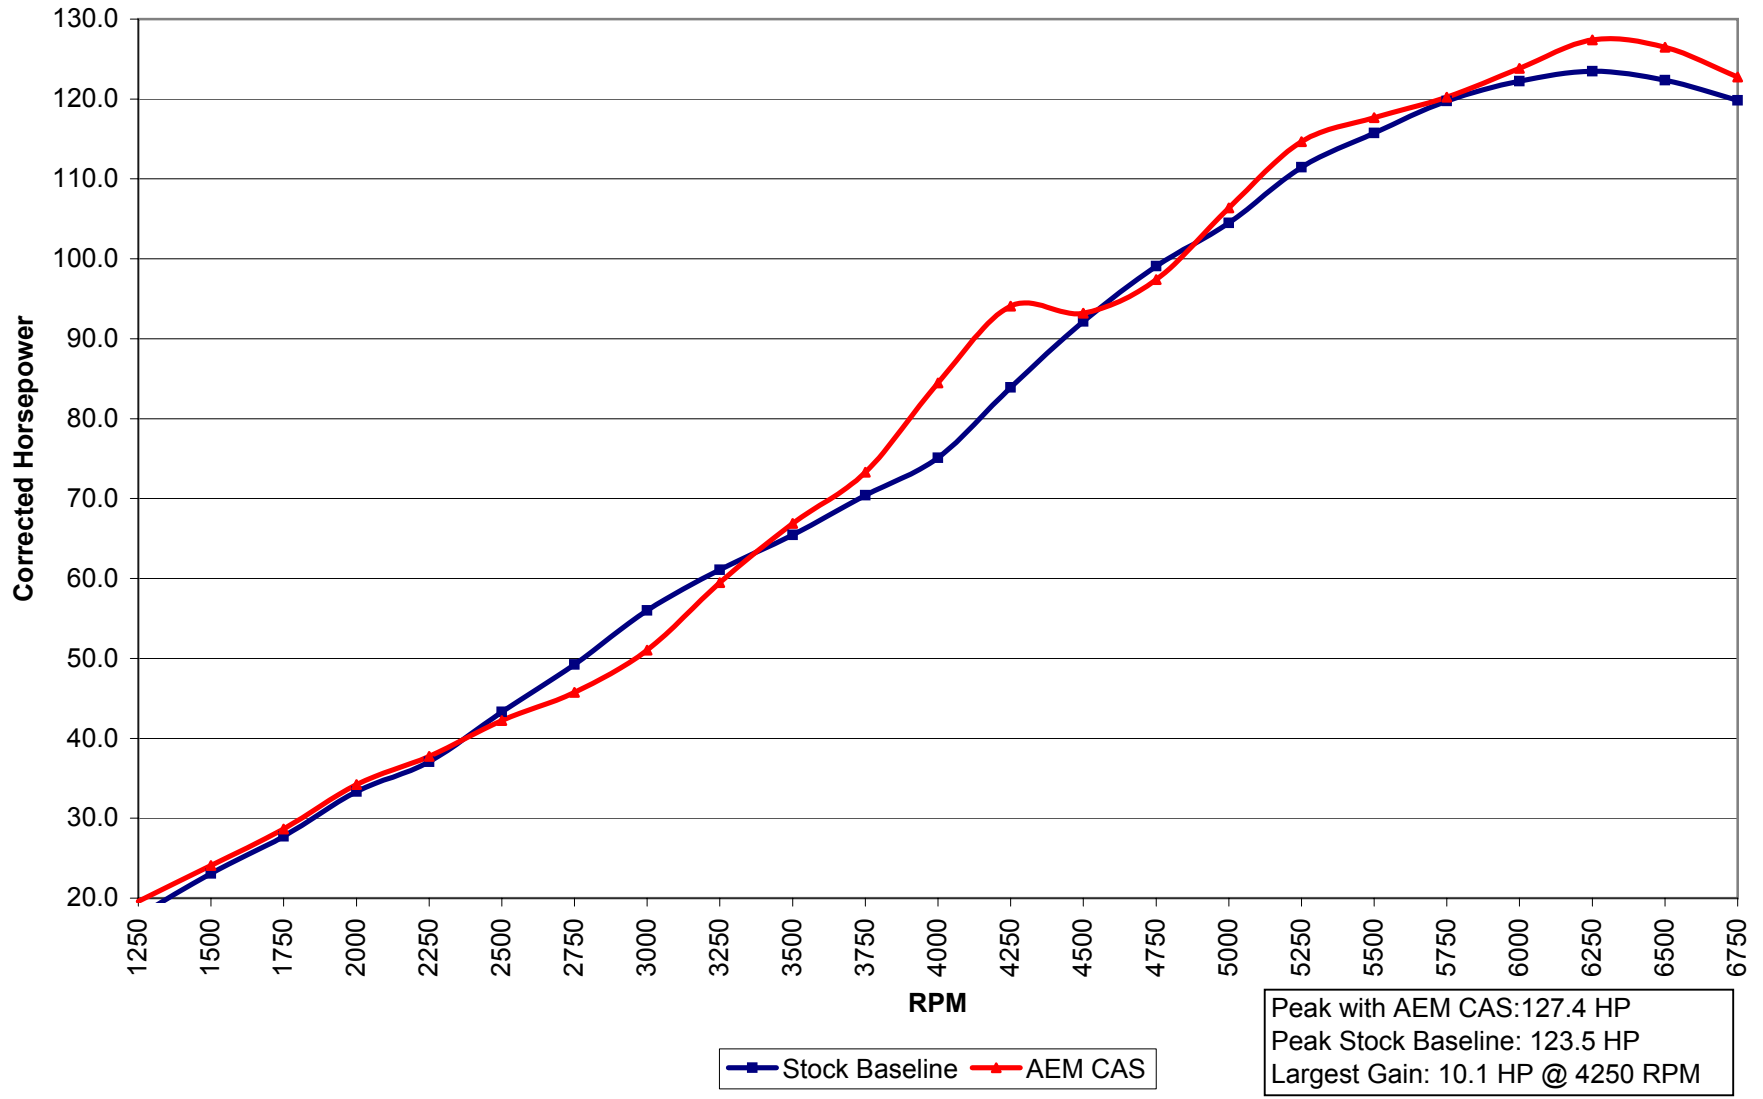

### 1994 Acura Integra LS with AEM CAS: Corrected Horsepower

### 1994 Acura Integra LS with AEM CAS: Corrected Torque