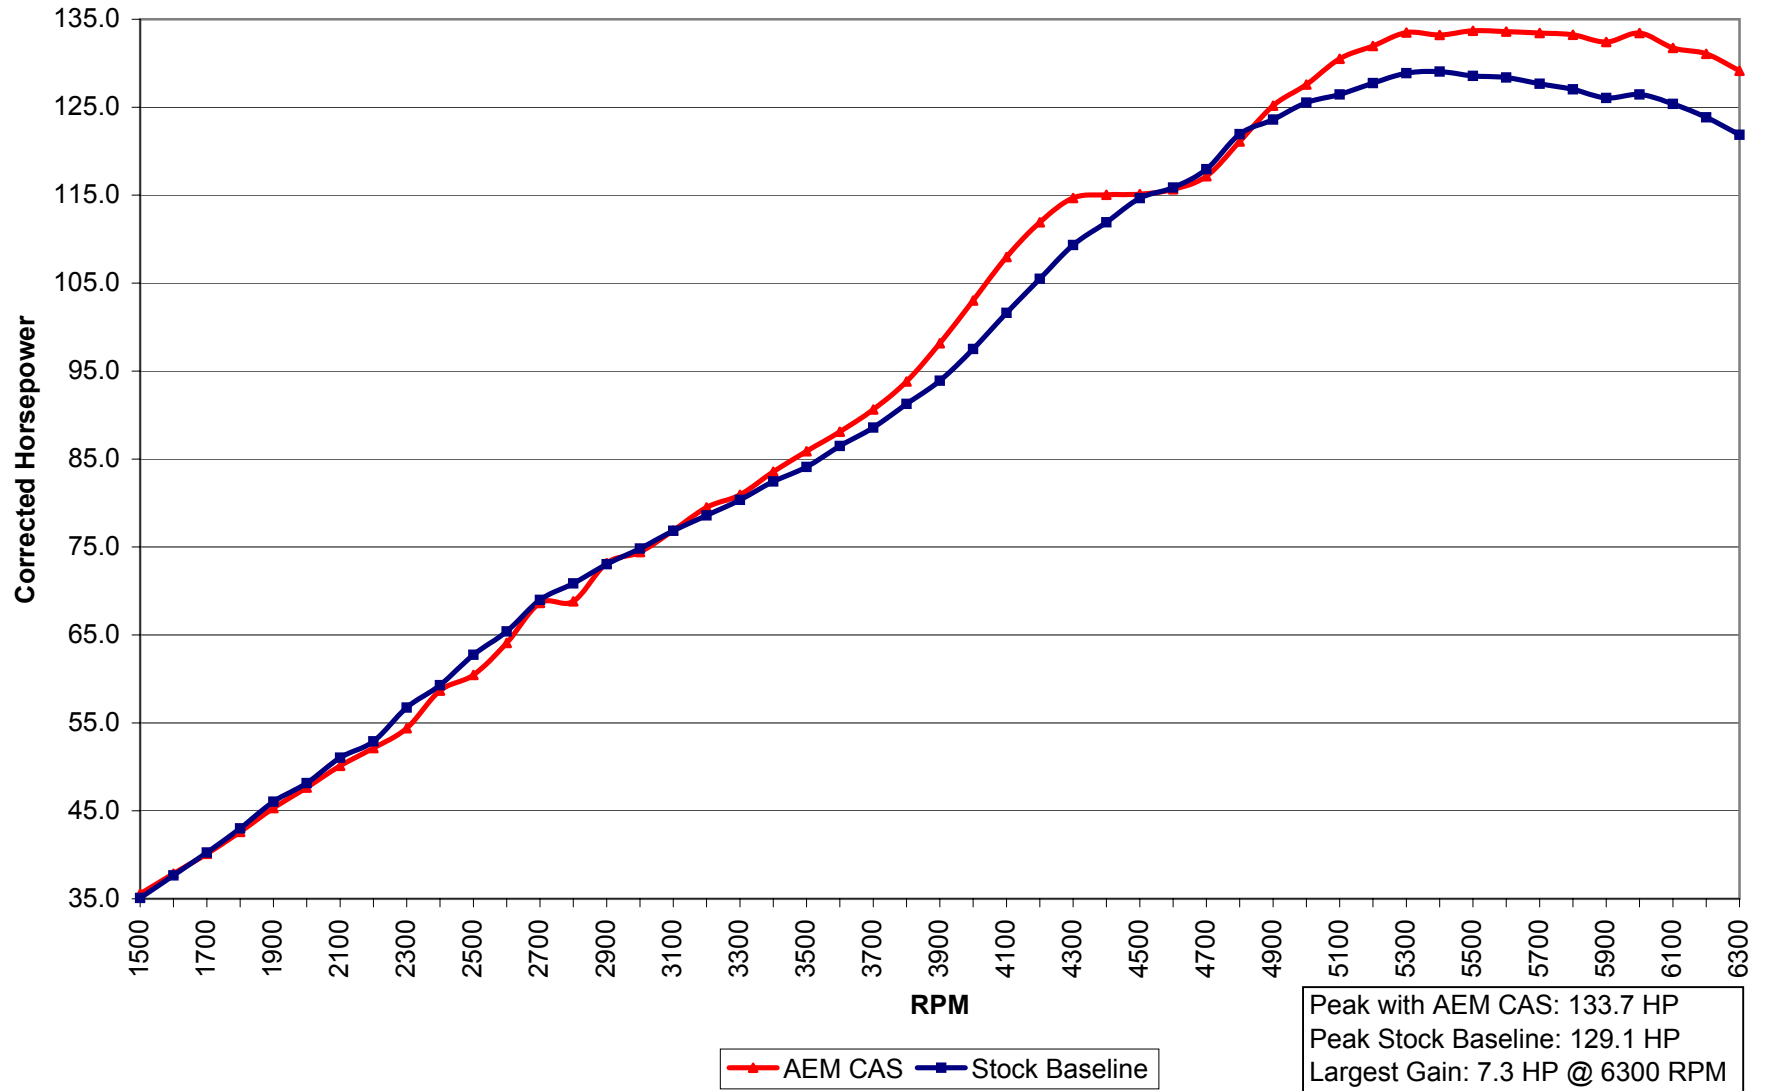

2002 Honda Accord 4cyl with AEM CAS: Corrected Horsepower

2002 Honda Accord 4cyl with AEM CAS: Corrected Torque