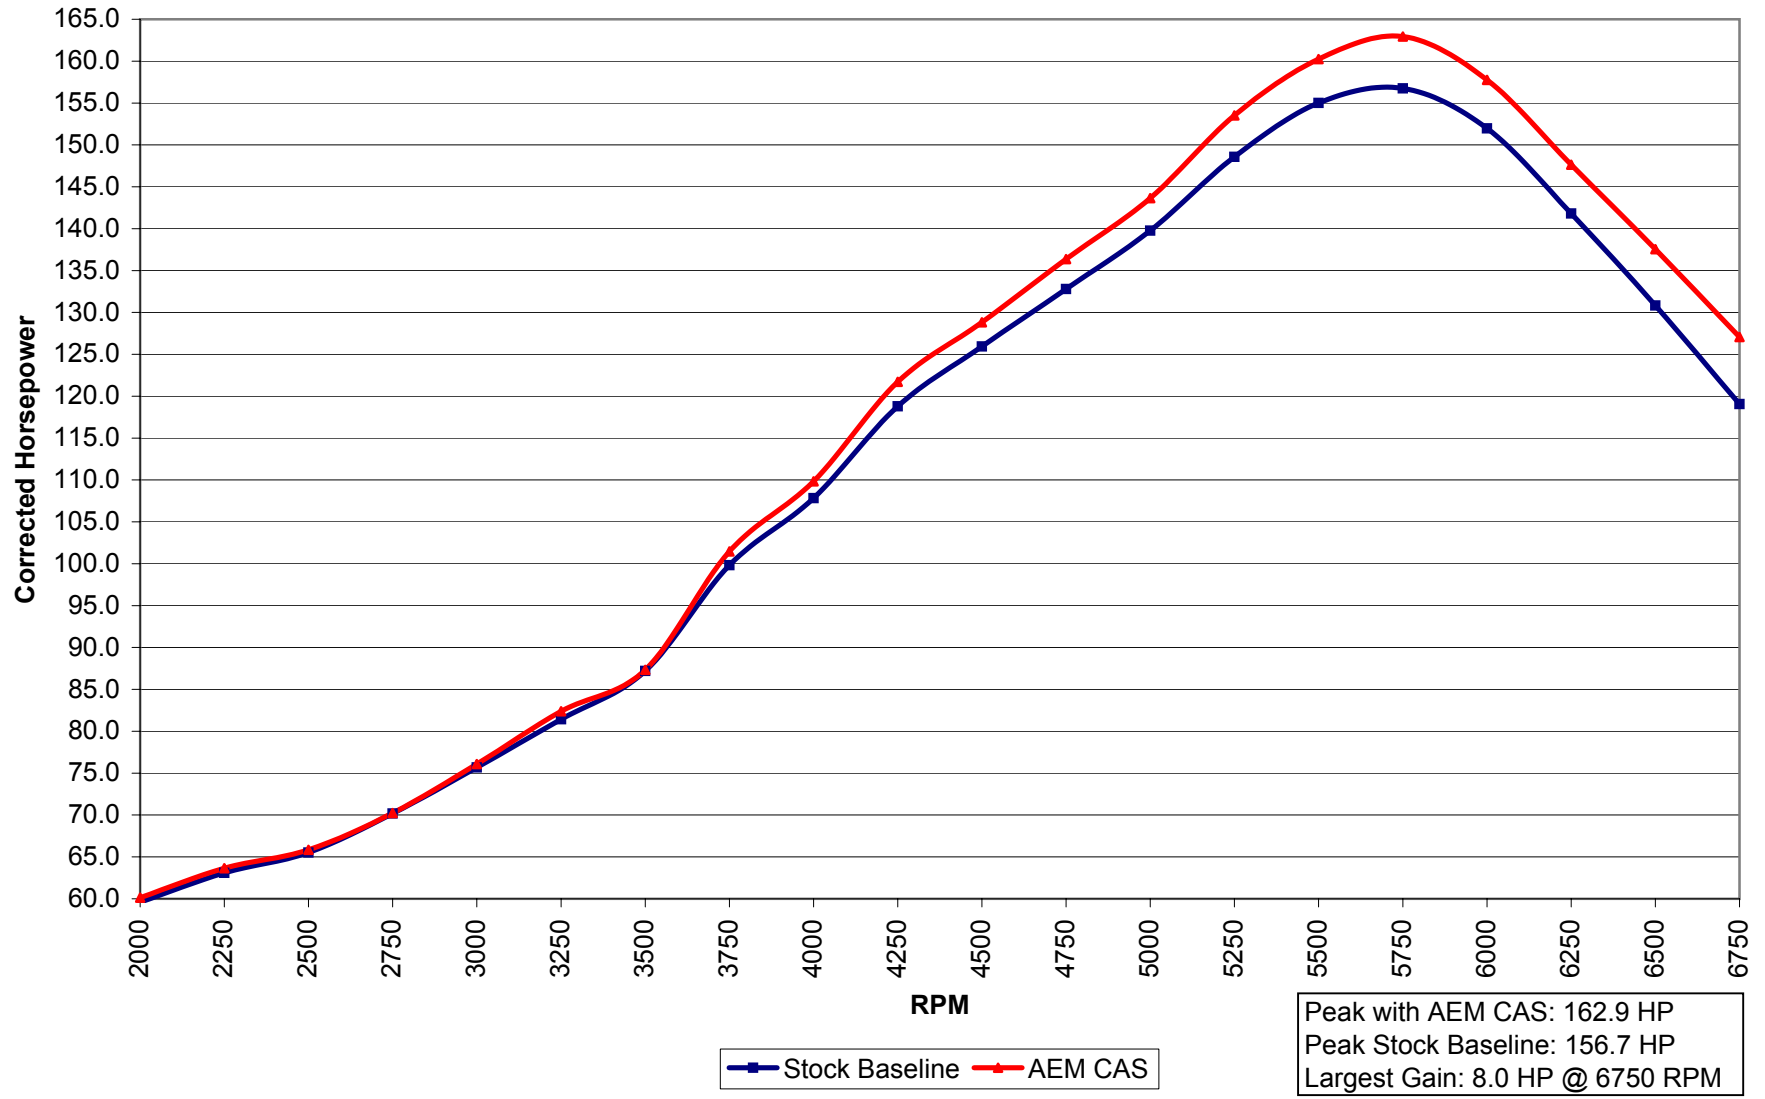

1998 Honda Accord V6 with AEM CAS: Corrected Horsepower

98 Honda Accord V6 with AEM CAS: Corrected Torque