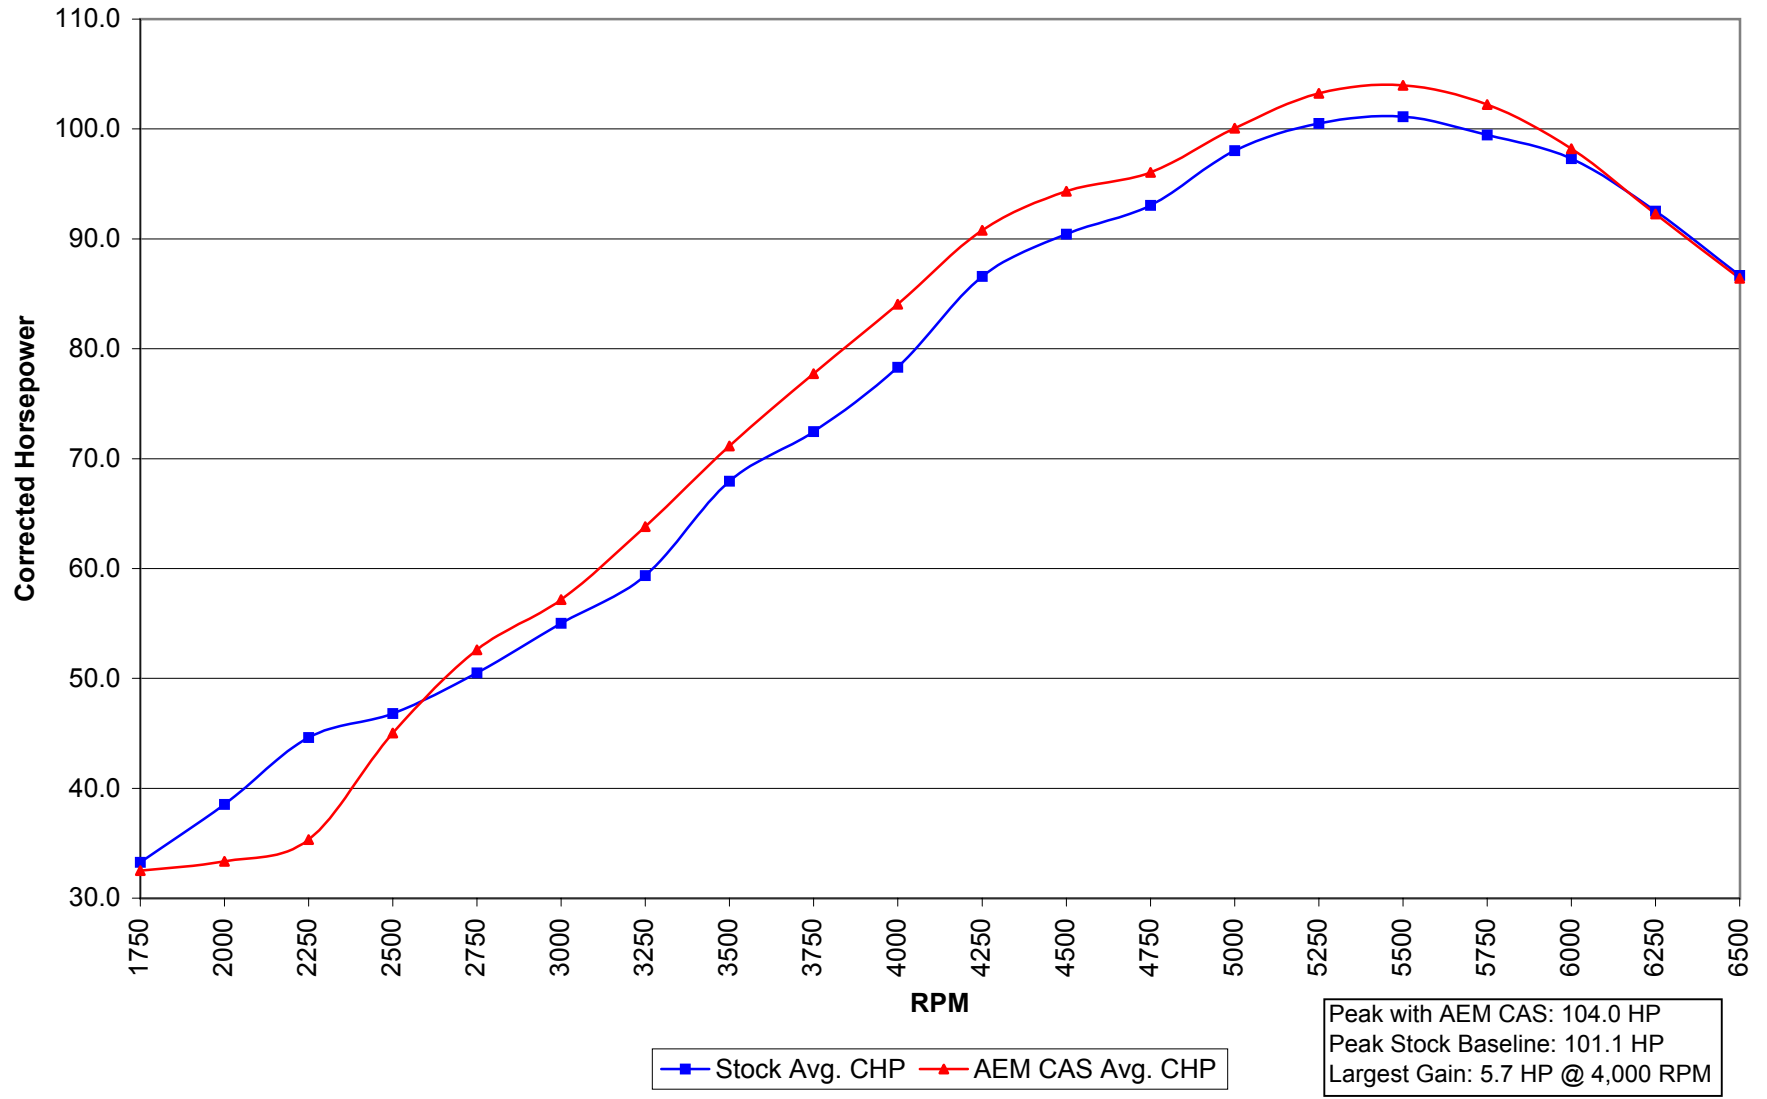

1998 Honda CRV with AEM CAS Corrected Horsepower

1998 Honda CRV with AEM CAS Corrected Torque (ft-lb)