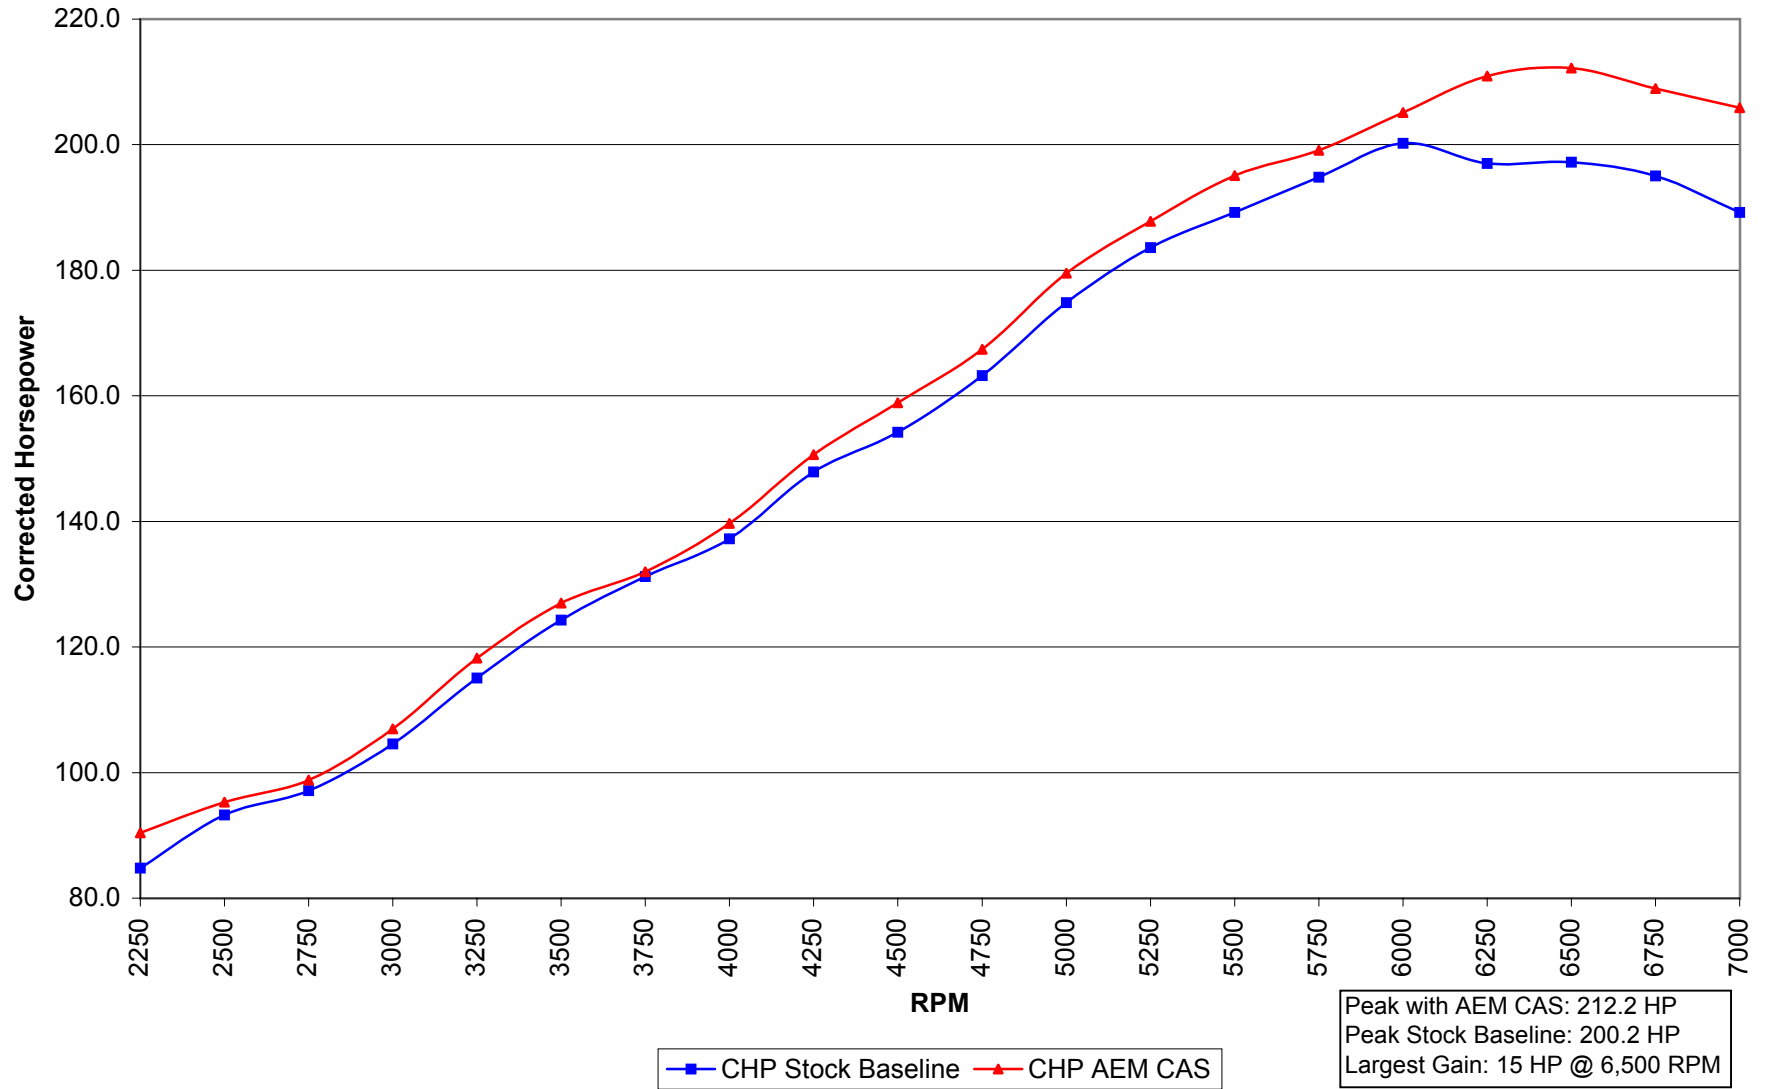

2000 Acura CL Type-S with AEM CAS Corrected Horsepower

2000 Acura CL Type-S with AEM CAS Corrected Torque (ft-lb)