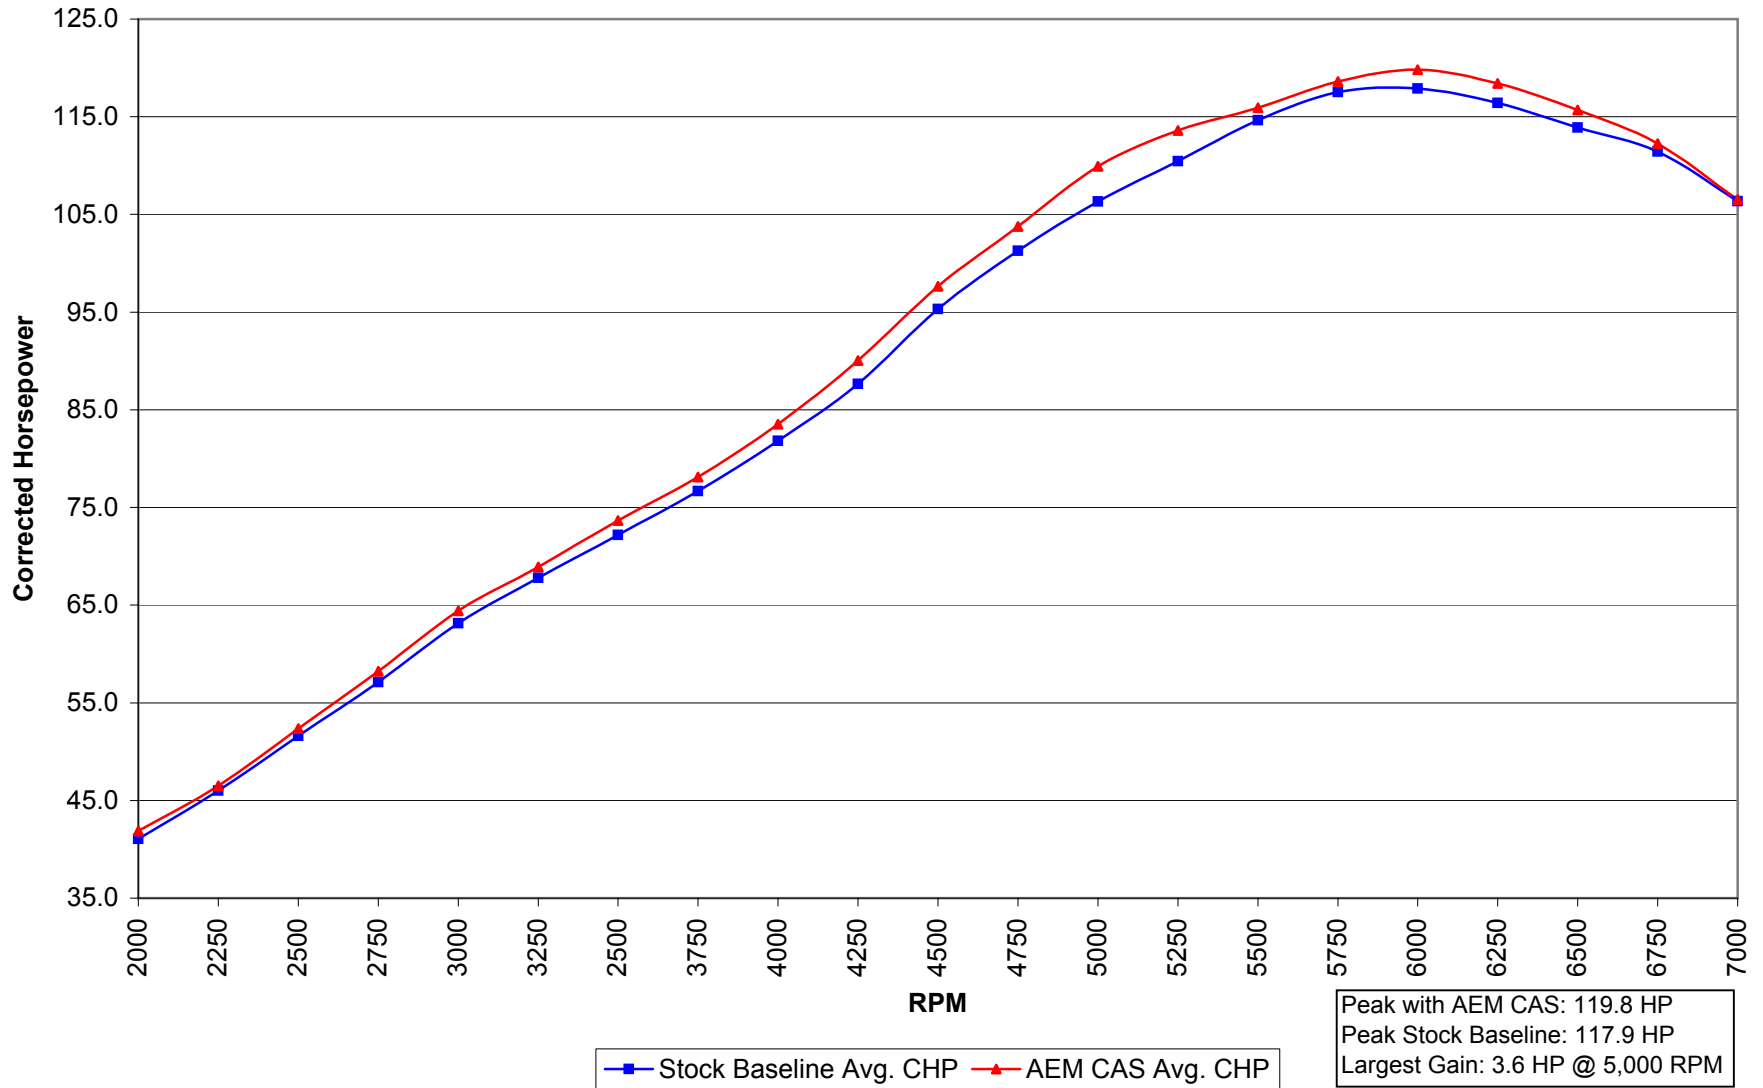

### 1997 Dodge Neon 2.0L DOHC with AEM CAS Corrected Horsepower

### 1997 Dodge Neon 2.0L DOHC with AEM CAS Test Corrected Torque (ft-lb)