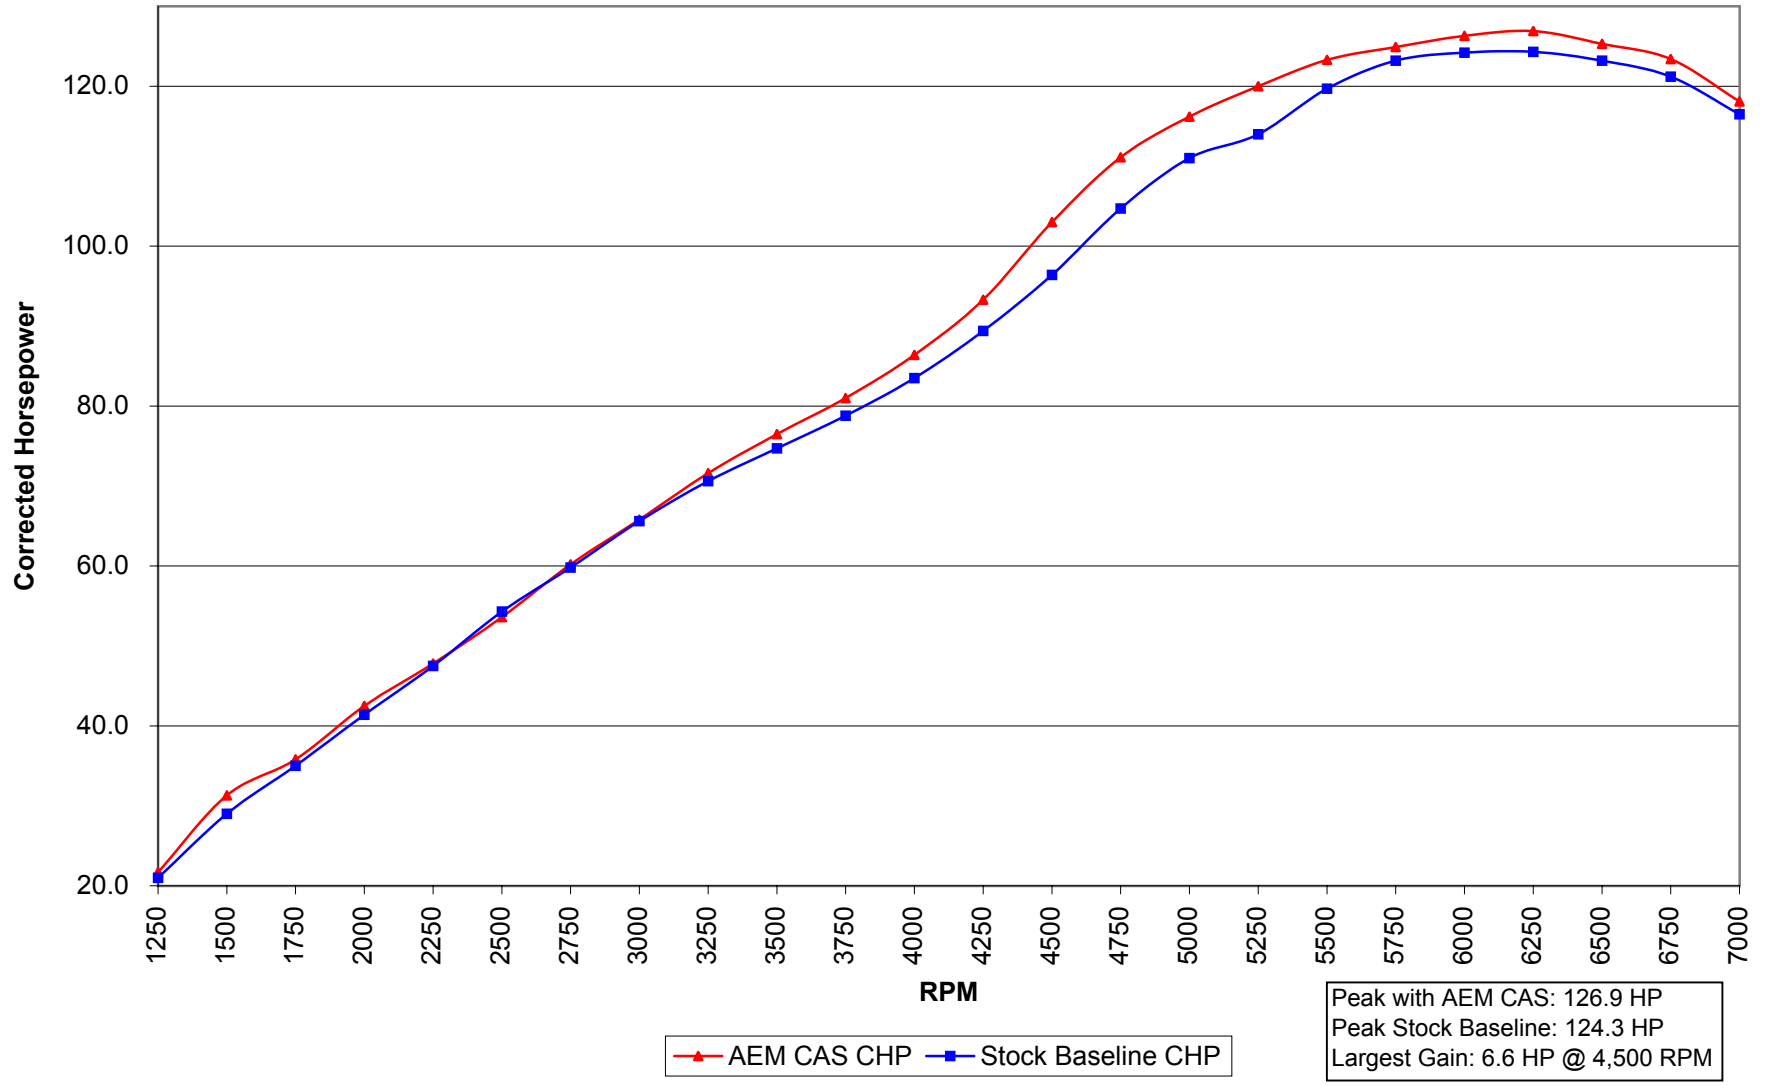

### 2000 Dodge Neon with AEM CAS Corrected Horsepower

### 2000 Dodge Neon with AEM CAS Corrected Torque (ft-lb)