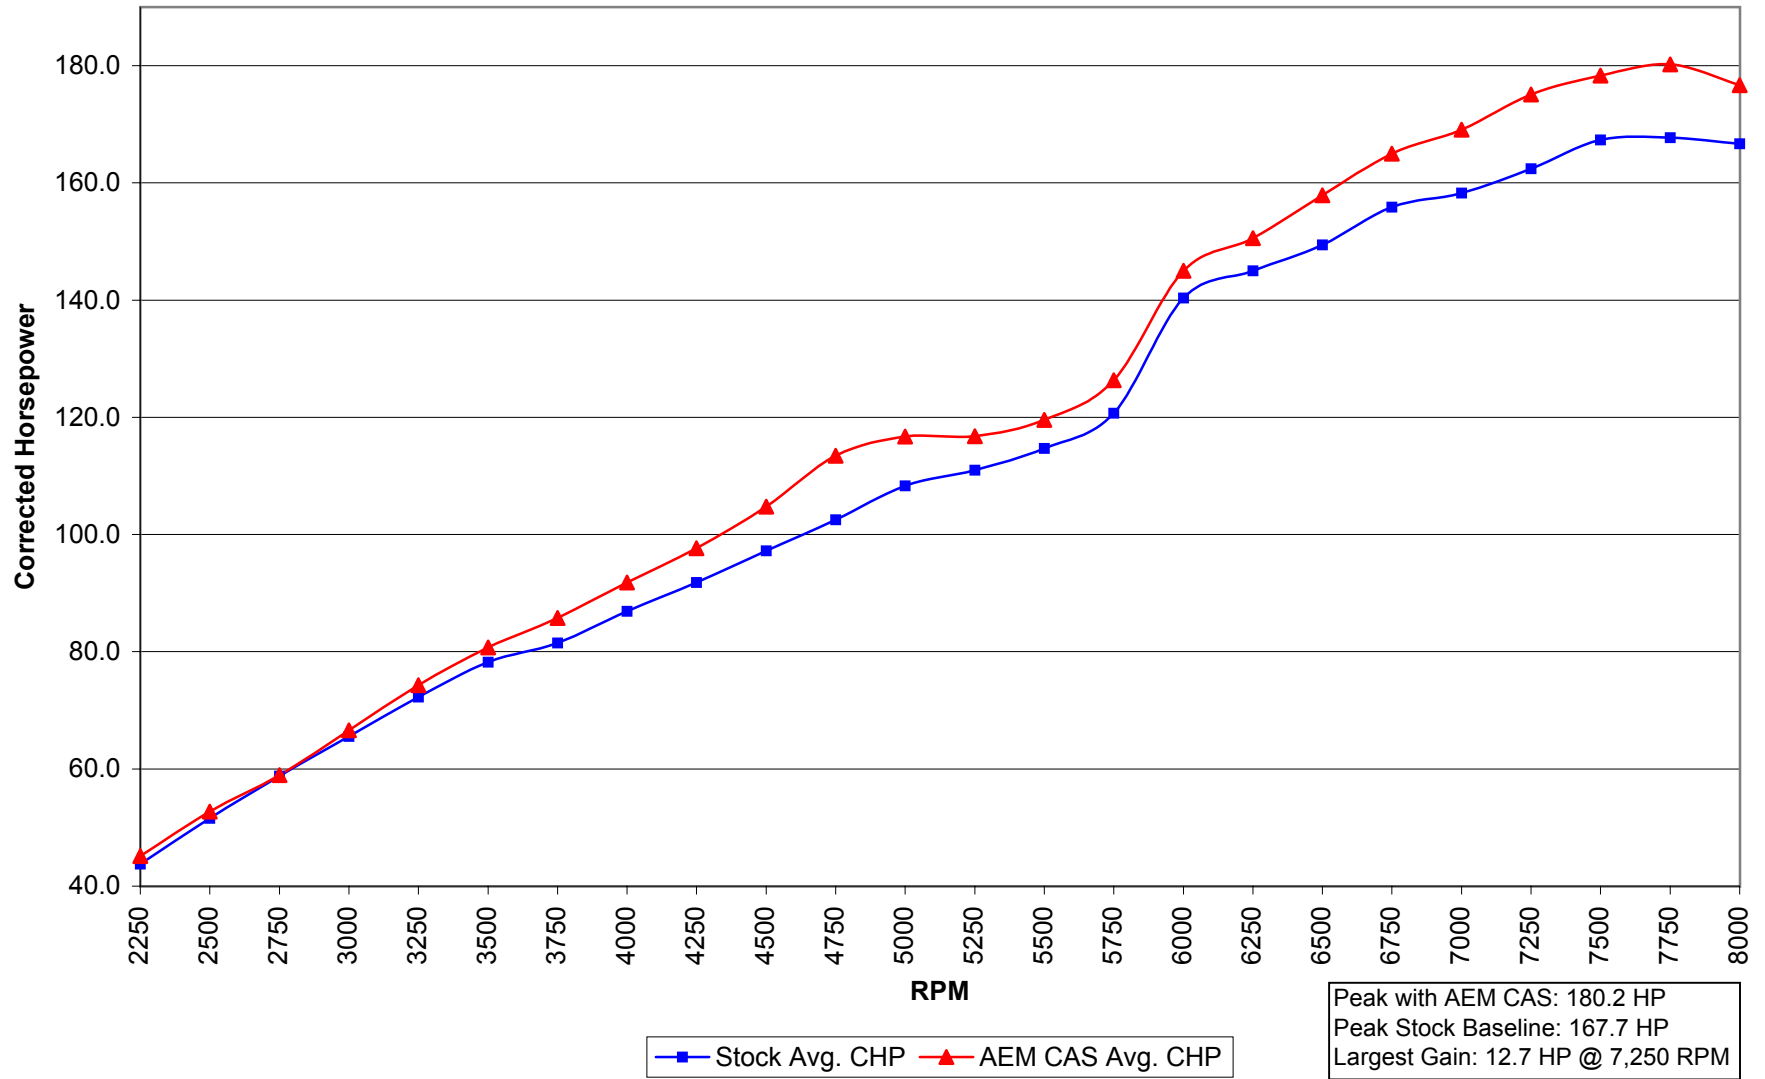

2002 Acura RSX Type-S with AEM CAS Corrected Horsepower

2002 Acura RSX Type-S with AEM CAS Corrected Torque (ft-lb)