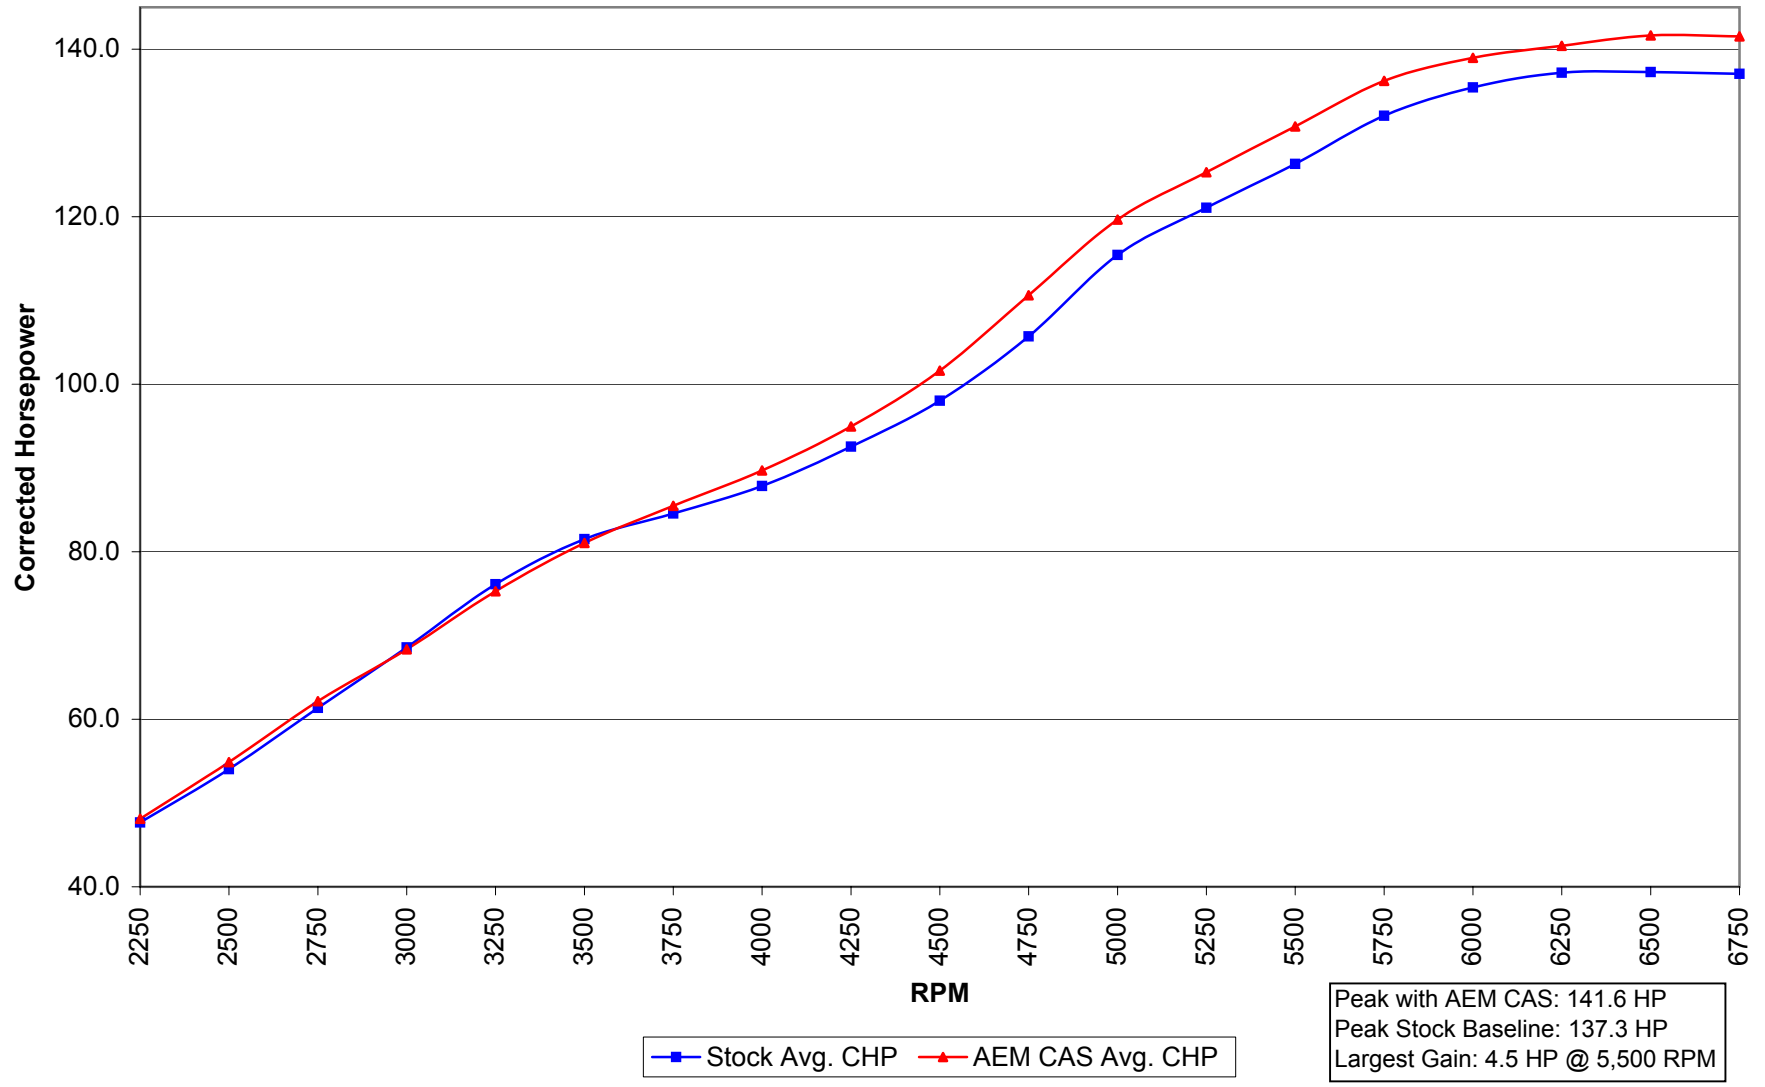

2002 Honda Civic SI with AEM CAS Corrected Horsepower

2002 Honda Civic SI with AEM CAS Corrected Torque (ft-lb)