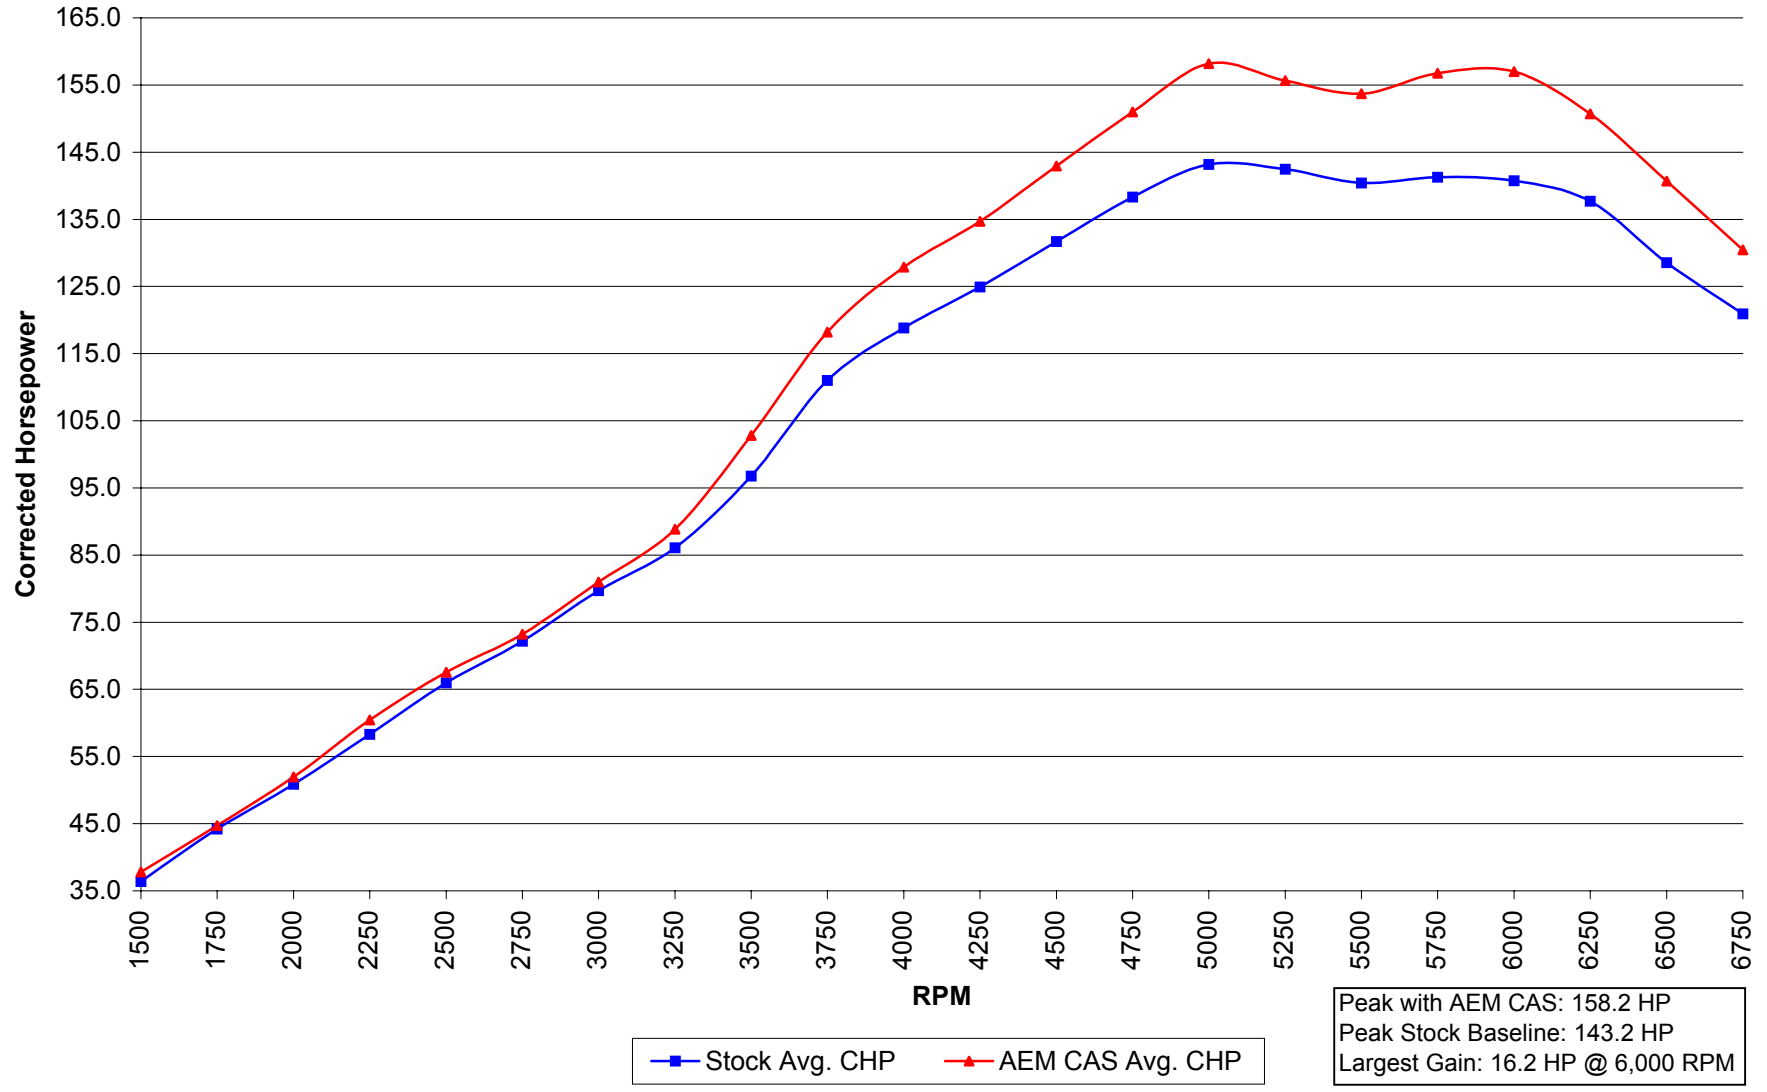

2003 Hyundai Tiburon V6 with AEM CAS Corrected Horsepower

2003 Hyundai Tiburon V6 with AEM CAS Corrected Torque (ft-lb)